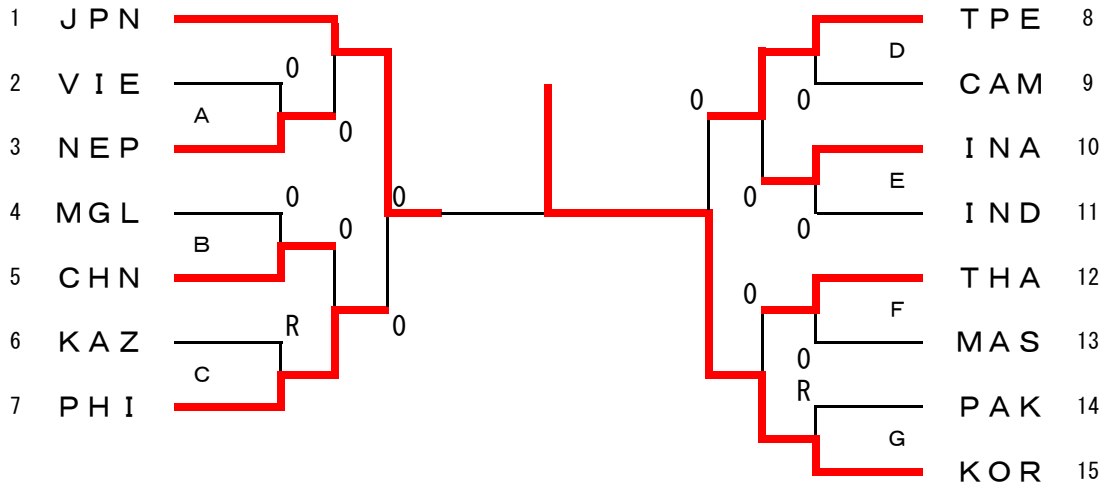

WOMEN'S TEAM EVENT

WOMEN'S TEAM CONSOLATION

MEN'S TEAM EVENT

MEN'S TEAM CONSOLATION

The 8th Asian Soft Tennis Championships Chiba, Japan, 2016

MEN'S TEAM

【1st Round】

2 PAK		② - 0	3 CAM	
3	IBRAHIM MUHAMMAD	⑤ - 2	YI SASARITH	5
4	REHMANI MUHAMMAD KHALID		CHEA SENVISOTH	4
2	EHTISHAM MUHAMMAD AHMED	④ - 1	KANN SOPHORN	1
		R - R		