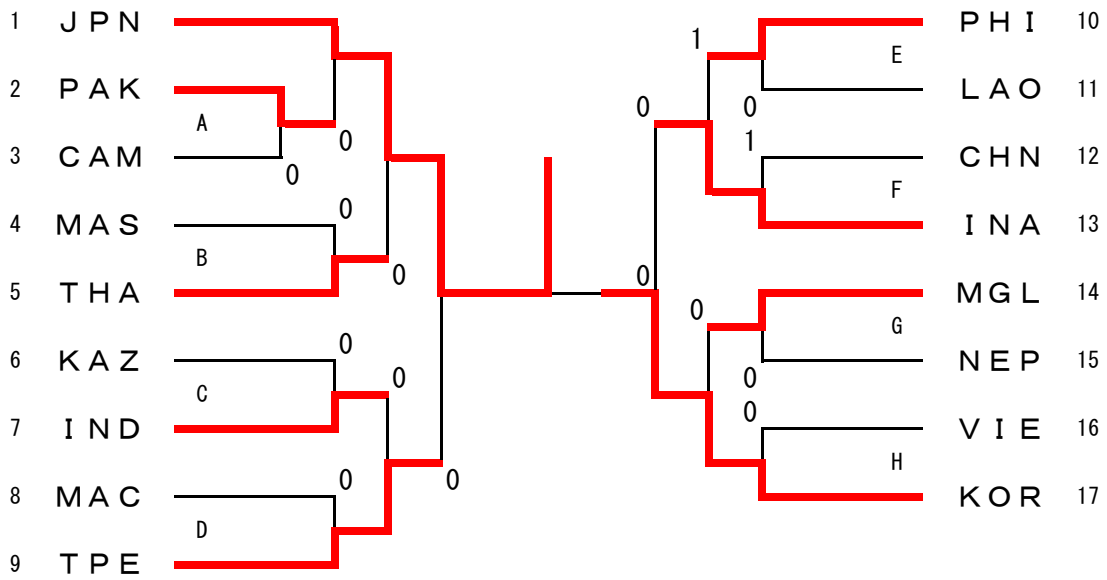

WOMEN'S TEAM EVENT

WOMEN'S TEAM CONSOLATION

MEN'S TEAM EVENT

MEN'S TEAM CONSOLATION

The 8th Asian Soft Tennis Championships Chiba, Japan, 2016

MEN'S TEAM

【1st Round】

2 PAK		② - 0	3 CAM	
3	IBRAHIM MUHAMMAD	⑤ - 2	YI SASARITH	5
4	REHMANI MUHAMMAD KHALID		CHEA SENVISOTH	4
2	EHTISHAM MUHAMMAD AHMED	④ - 1	KANN SOPHORN	1
		R - R		